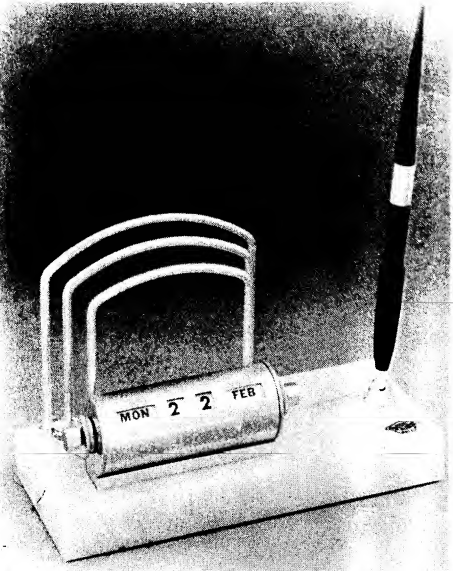

ONLX

37LC - PEN BASE — ROLL CALENDAR — LETTER RACK

35L - PEN BASE — LAMP

48RC - PEN BASE — DOUBLE PEN — ROLL CALENDAR

ONYX PEN DESK SETS DELUXE BALL POINT PEN

48LC - PEN BASE — DOUBLE PEN — ROLL CALENDAR — LETTER RACK